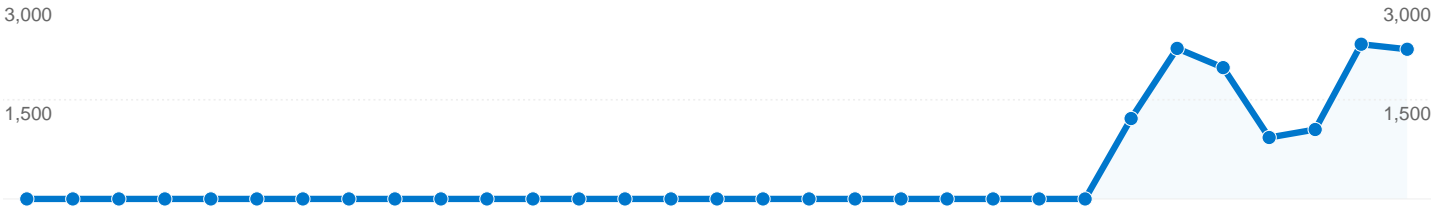

# New vs. Returning

## 12,062 visits from 2 visitor types

Site Usage

<b>Visits</b> <b>12,062</b> % of Site Total: 100.00%	<b>Pages/Visit</b> <b>3.26</b> Site Avg: 3.26 (0.00%)	<b>Avg. Time on Site</b> <b>00:03:42</b> Site Avg: 00:03:42 (0.00%)	<b>% New Visits</b> <b>76.95%</b> Site Avg: 76.89% (0.09%)	<b>Bounce Rate</b> <b>61.84%</b> Site Avg: 61.84% (0.00%)
Visitor Type	Visits	Visits	Visits	
<span style="color: blue;">■</span> New Visitor 9,282 76.95%	9,282	76.95%		
<span style="color: green;">■</span> Returning Visitor 2,780 23.05%	2,780	23.05%		